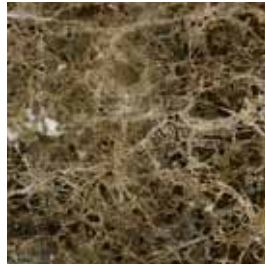

Emperador Dark is quarried from a bedrock quarry near Novelda, Spain. In this particular marble, it will be normal to see white crystals and veins that are concentrations of white and clear calcite. It is also a softer stone, and may be susceptible to scratching or abrasion. There will be noticeable variations in color and movement between pieces. Therefore, it is important and recommended that a range of this product be viewed before finalizing a purchase. It is a common characteristic for this stone to have voids in the raw material. Before it reaches the polishing stages, these voids are filled with a polyester resin. Depending on how deep the void is, the resin may shrink as it dries, leaving the surface of the filled area slightly lower than the rest. This does not affect the durability, maintenance or beauty of the stone. Finally, a mesh backing is adhered to the stone. As a natural stone product it is recommended that it be sealed to extend its longevity.