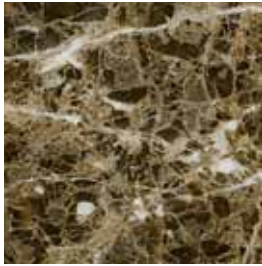

Emperador Dark is quarried from a bedrock quarry near Novelda, Spain. In this particular marble, it will be normal to see white crystals and veins that are concentrations of white and clear calcite. It is also a softer stone, and may be susceptible to scratching or abrasion. There will be noticeable variations in color and movement between pieces. Therefore, it is important and recommended that a range of this product be viewed before finalizing a purchase. It is a common characteristic for this stone to have voids in the raw material. Before it reaches the polishing stages, these voids are filled with a polyester resin. Depending on how deep the void is, the resin may shrink as it dries, leaving the surface of the filled area slightly lower than the rest. This does not affect the durability, maintenance or beauty of the stone. Finally, a mesh backing is adhered to the stone. As a natural stone product it is recommended that it be sealed to extend its longevity.