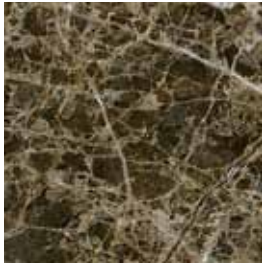

Emperador Dark is quarried from a bedrock quarry near Novelda, Spain. In this particular marble, it will be normal to see white crystals and veins that are concentrations of white and clear calcite. It is also a softer stone, and may be susceptible to scratching or abrasion. There will be noticeable variations in color and movement between pieces. Therefore, it is important and recommended that a range of this product be viewed before finalizing a purchase. It is a common characteristic for this stone to have voids in the raw material. Before it reaches the polishing stages, these voids are filled with a polyester resin. Depending on how deep the void is, the resin may shrink as it dries, leaving the surface of the filled area slightly lower than the rest. This does not affect the durability, maintenance or beauty of the stone. Finally, a mesh backing is adhered to the stone. As a natural stone product it is recommended that it be sealed to extend its longevity.