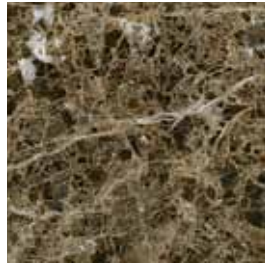

Emperador Dark is quarried from a bedrock quarry near Novelda, Spain. In this particular marble, it will be normal to see white crystals and veins that are concentrations of white and clear calcite. It is also a softer stone, and may be susceptible to scratching or abrasion. There will be noticeable variations in color and movement between pieces. Therefore, it is important and recommended that a range of this product be viewed before finalizing a purchase. It is a common characteristic for this stone to have voids in the raw material. Before it reaches the polishing stages, these voids are filled with a polyester resin. Depending on how deep the void is, the resin may shrink as it dries, leaving the surface of the filled area slightly lower than the rest. This does not affect the durability, maintenance or beauty of the stone. Finally, a mesh backing is adhered to the stone. As a natural stone product it is recommended that it be sealed to extend its longevity.