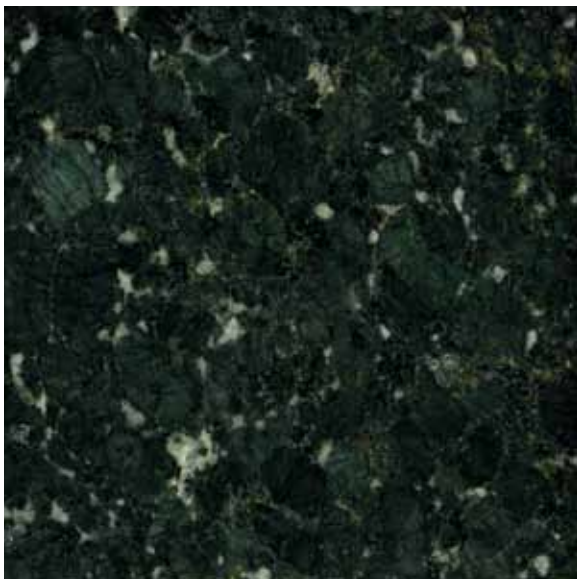

VERDE BUTTERFLY

STONE TYPE

Granite

FINISH

Polished

ORIGIN

Espirito Santo, Brazil

SIZES

12"x12"x3/8"

3/4" (2cm slab)

1-1/4" (3cm slab)

GEOLOGICAL ERA

Precambrian
(2500 million years ago)

RECOMMENDED USES

Commercial & Residential

Interior & Exterior

Floor & Wall

Backsplashes

Countertops

Fireplaces

Tub Surrounds & Showers

Vanities

Verde Butterfly is quarried in Espirito Santo, Brazil. It is a granite composed mainly of dark green, medium to large crystals. The white quartz and sapphire will have some variation between shipments in this stone. During the polishing process, an epoxy resin is applied to the surface of the stone to fill in any natural pits, cracks or fissures that may exist. This does not affect the durability, maintenance or beauty of the stone. It is possible for some of the more minute pits that are too small to effectively hold the resin, to reopen during other finishing stages. However, this will not detract from the overall quality or appearance of the stone. As a natural stone product it is recommended that it be sealed to extend its longevity.

This granite is also known as Pavao Green or Verde Papillion.

NSF indicates this product conforms to the requirements of NSF/ANSI Standard 51, thereby meeting the health and sanitation requirements for materials used in areas of food preparation.